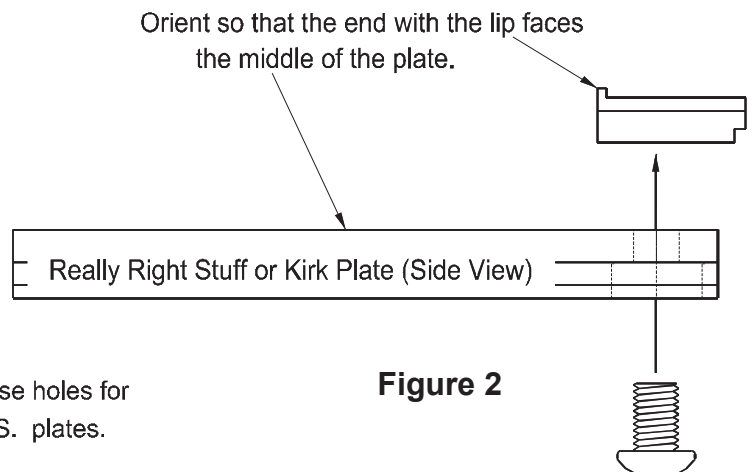

Thank you for your interest in Wimberley products. If you have any questions or comments please feel free to contact us (our contact information is located in the black box above).