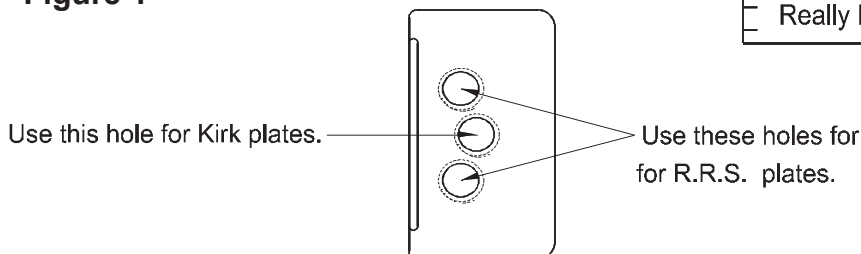

- **F-1** Telephoto Flash Bracket
- **F-6** Sidekick™ Flash Bracket
- **F-9** Wimberley Head Version II™ Flash Bracket
- **M-1** Quick-release Arm Flash Module

This adapter can also be used to attach quick-release flash brackets made by Kirk or Really Right Stuff.

Dimensions (Overall L x W x H): 1.5 x 0.81 x 0.24 in
Weight: 0.7 oz
Materials: Anodized 6061 Aluminum, stainless steel fastener

Instructions

Connecting the AP-11 to a Plate:

1. Attach the AP-11 plate to the lens plate where you would normally attach a flash bracket. Use the enclosed hex key and fasteners - one fastener for Kirk plates, two fasteners for Really Right Stuff plates (see Figure 1).
2. Attach the plate so that the end with the lip faces the middle of the lens plate (see Figure 2).

Note: after attaching the AP-11 Adapter to your lens plate, you may find that there is not enough clearance between the adapter and the lens barrel to allow you to attach the flash bracket. If you have this problem, you may need to buy a Wimberley lens plate rather than use the adapter with your existing lens plate. If this is the case, you can return the AP-11 for a full refund including shipping costs. Call or email us to request a Return Authorization number.

Figure 1

Wimberley™